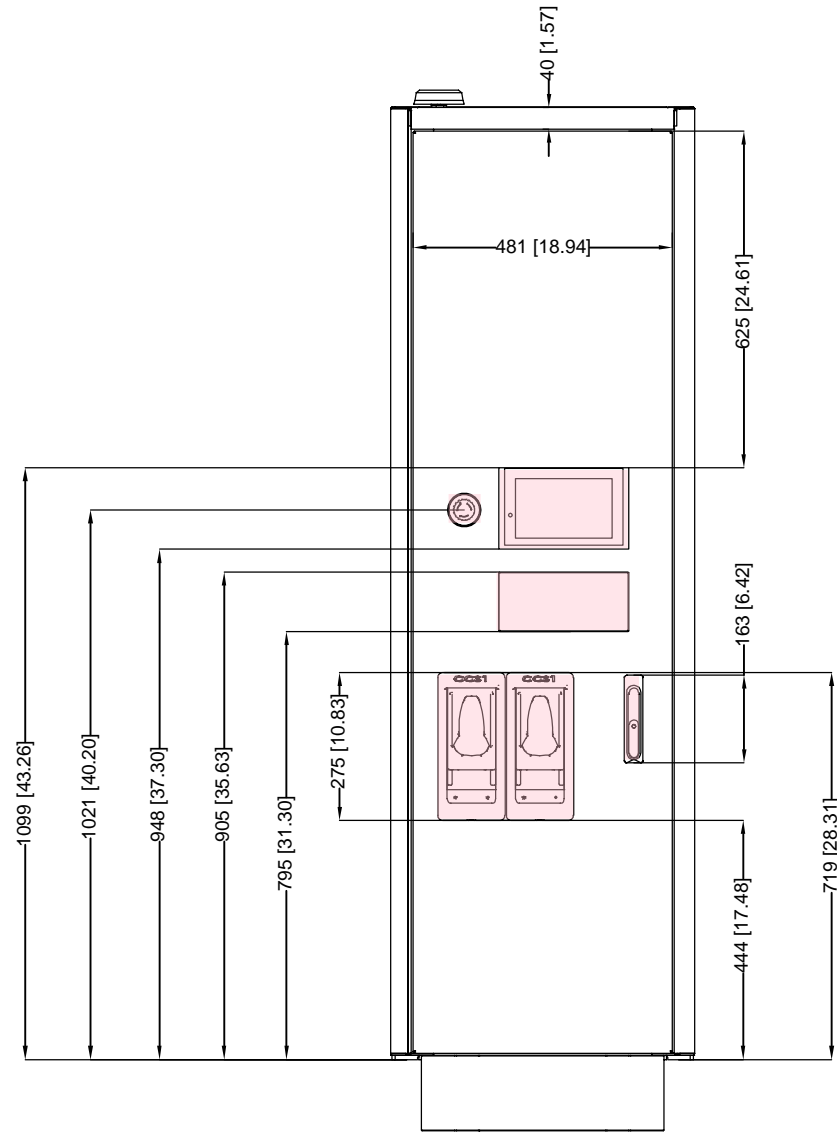

No wrap zone

LEFT VIEW

FRONT VIEW

RIGHT VIEW

TERRA 94-124-184 UL